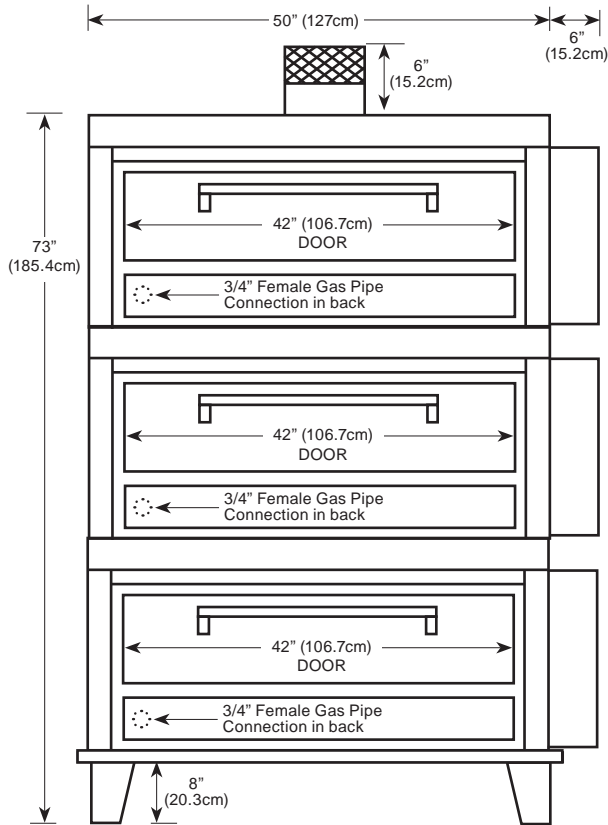

MAXIMIZER

Gas Bake & Roast Ovens

MODEL CW43BSC

Gas Bake/Roast Ovens can be combined with gas Pizza Ovens to meet your specific needs. Contact Peerless for details.

**FRONT VIEW
CW43BSC**