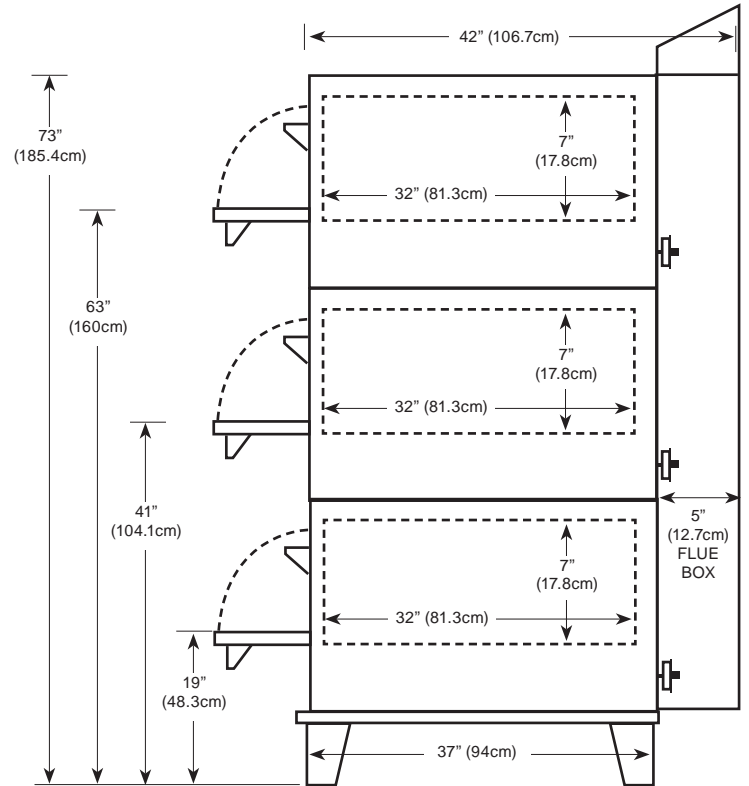

**SIDE VIEW
CW43BSC**

Floor space	56" (142.2cm) wide x 42" (106.7cm) deep x 73" (185.4cm) high
Shelf size	42" (106.7cm) wide x 32" (81.3cm) deep x 7" (17.8cm) high
Shipping weight	.1575 lbs (714.4kg)
Capacity	Two 18"x26" bun pans per section
Gas	Maximum 60,000 BTU input each (3)
Maximum opening required for installation:	22" * Handle adds 2.5"(6.4cm) to depth