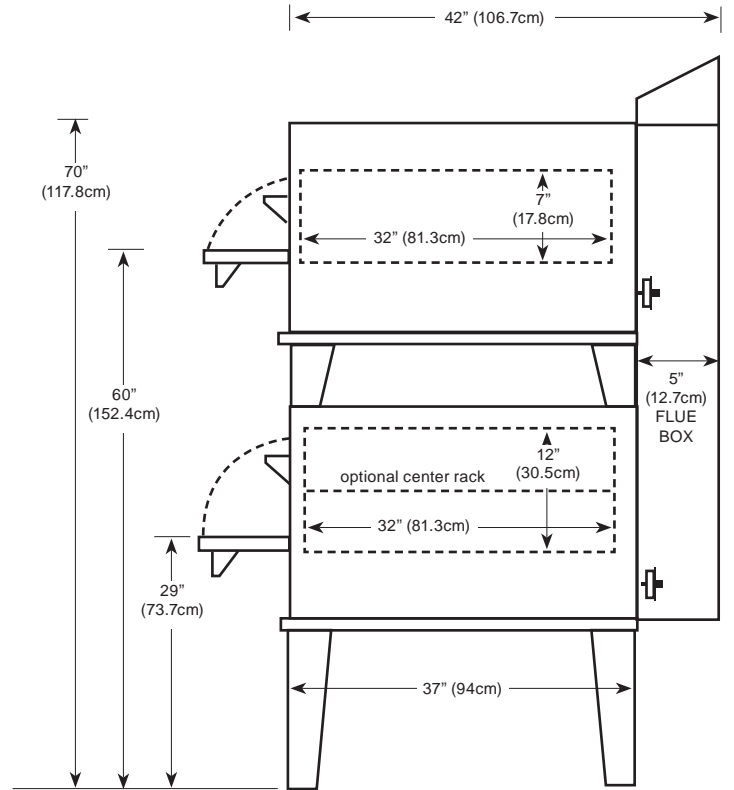

### MODEL CW51/CW41B

Gas Bake/Roast Ovens can be combined with gas Pizza Ovens to meet your specific needs. Contact Peerless for details.

**FRONT VIEW  
CW51/CW41B**

**SIDE VIEW  
CW51/CW41B**

Floor space . . . . .	50" (127cm) wide x 42" (106.7cm) deep* x 70" (177.8cm) high
Shelf size CW51B . . . . .	42" (106.7cm) wide x 32" (81.3cm) deep x 12" (30.5cm) high
Shelf size CW41B . . . . .	42" (106.7cm) wide x 32" (81.3cm) deep x 7" (17.8cm) high
Shipping weight . . . . .	1075 lbs (487.6kg)
Capacity . . . . .	Two 18"x26" bun pans per section
Gas . . . . .	Maximum 60,000 BTU input each (2)
Maximum opening required for installation: 25"	* Handle adds 2.5"(6.4cm) to depth