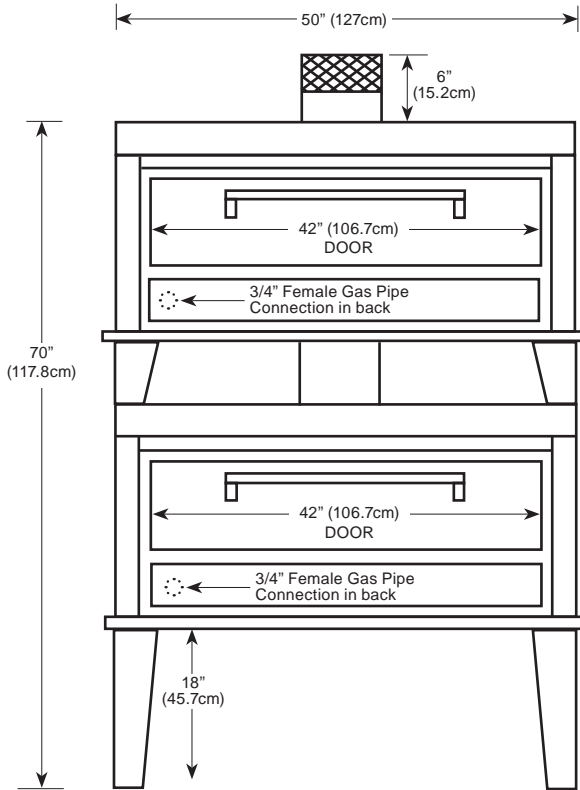

### MODEL CW51/CW41B

Gas Bake/Roast Ovens can be combined with gas Pizza Ovens to meet your specific needs. Contact Peerless for details.

**FRONT VIEW  
CW51/CW41B**

**SIDE VIEW  
CW51/CW41B**

Floor space . . . . .	50" (127cm) wide x 42" (106.7cm) deep* x 70" (177.8cm) high
Shelf size CW51B . . . . .	42" (106.7cm) wide x 32" (81.3cm) deep x 12" (30.5cm) high
Shelf size CW41B . . . . .	42" (106.7cm) wide x 32" (81.3cm) deep x 7" (17.8cm) high
Shipping weight . . . . .	1075 lbs (487.6kg)
Capacity . . . . .	Two 18"x26" bun pans per section
Gas . . . . .	Maximum 60,000 BTU input each (2)
Maximum opening required for installation: 25"	* Handle adds 2.5"(6.4cm) to depth