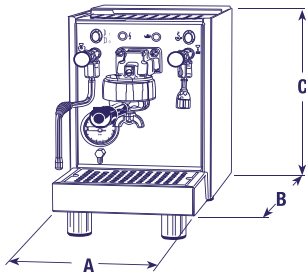

BEZZERA
MACCHINE PER CAFFÈ ESPRESSO DAL 1901

AUTOMATIC COFFEE MACHINE SEMI PROFESSIONAL

MADE IN ITALY

MATRIDE1IL2

- Frame and body in AISI 304
- Automatic daily on/off setting
- Automatic Backflush program
- Settable pre-infusion
- Water filter alarm and maintenance cycles
- Calibration Intensity and RGB LED color
- Selection of supply from the water mains or from the tank
- Water heater priority setting
- No water connection needed
field convertible to direct water connection

SPECIFICATIONS

Voltage	110V /50-60 Hz
Power	800W
Coffee Boiler	0.45 Litres (15.2 oz)
Service Boiler	1 Liter (0.26 gal.)
Tank	4 Liters (1 gal.)
Product Dimensions	12.2" (A) x 18.5" (B) x 16.5" (C)
Net weight	71 lbs
Gross weight	80 lbs